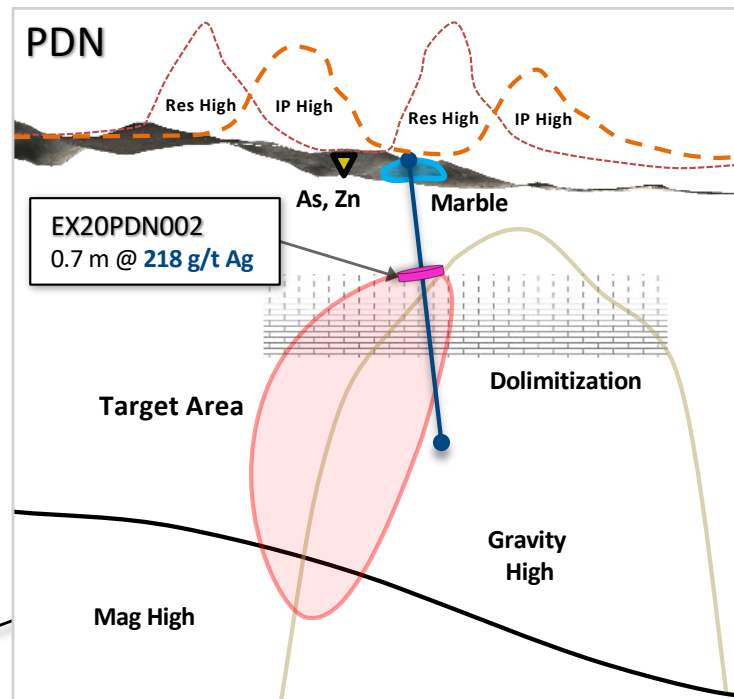

Platosa Regional Exploration

EX20LP1167
2.76 m @ 69 g/t AgEq
Including
1.32 m @ 129 g/t AgEq