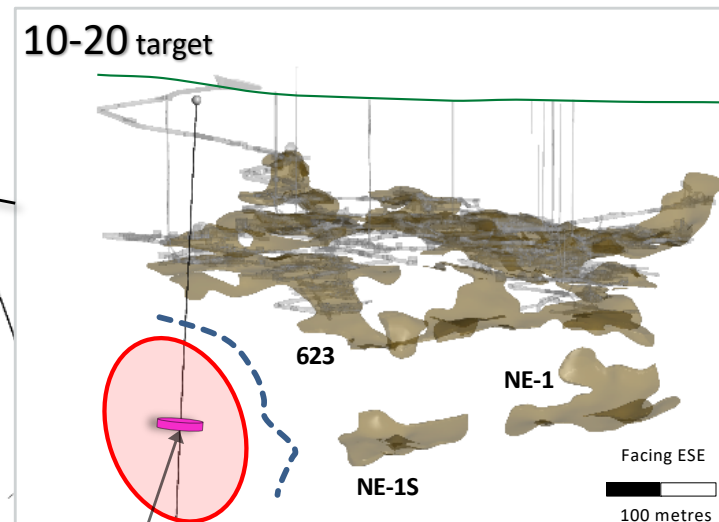

Platosa Regional Exploration

EX20LP1167
2.76 m @ 69 g/t AgEq
Including
1.32 m @ 129 g/t AgEq