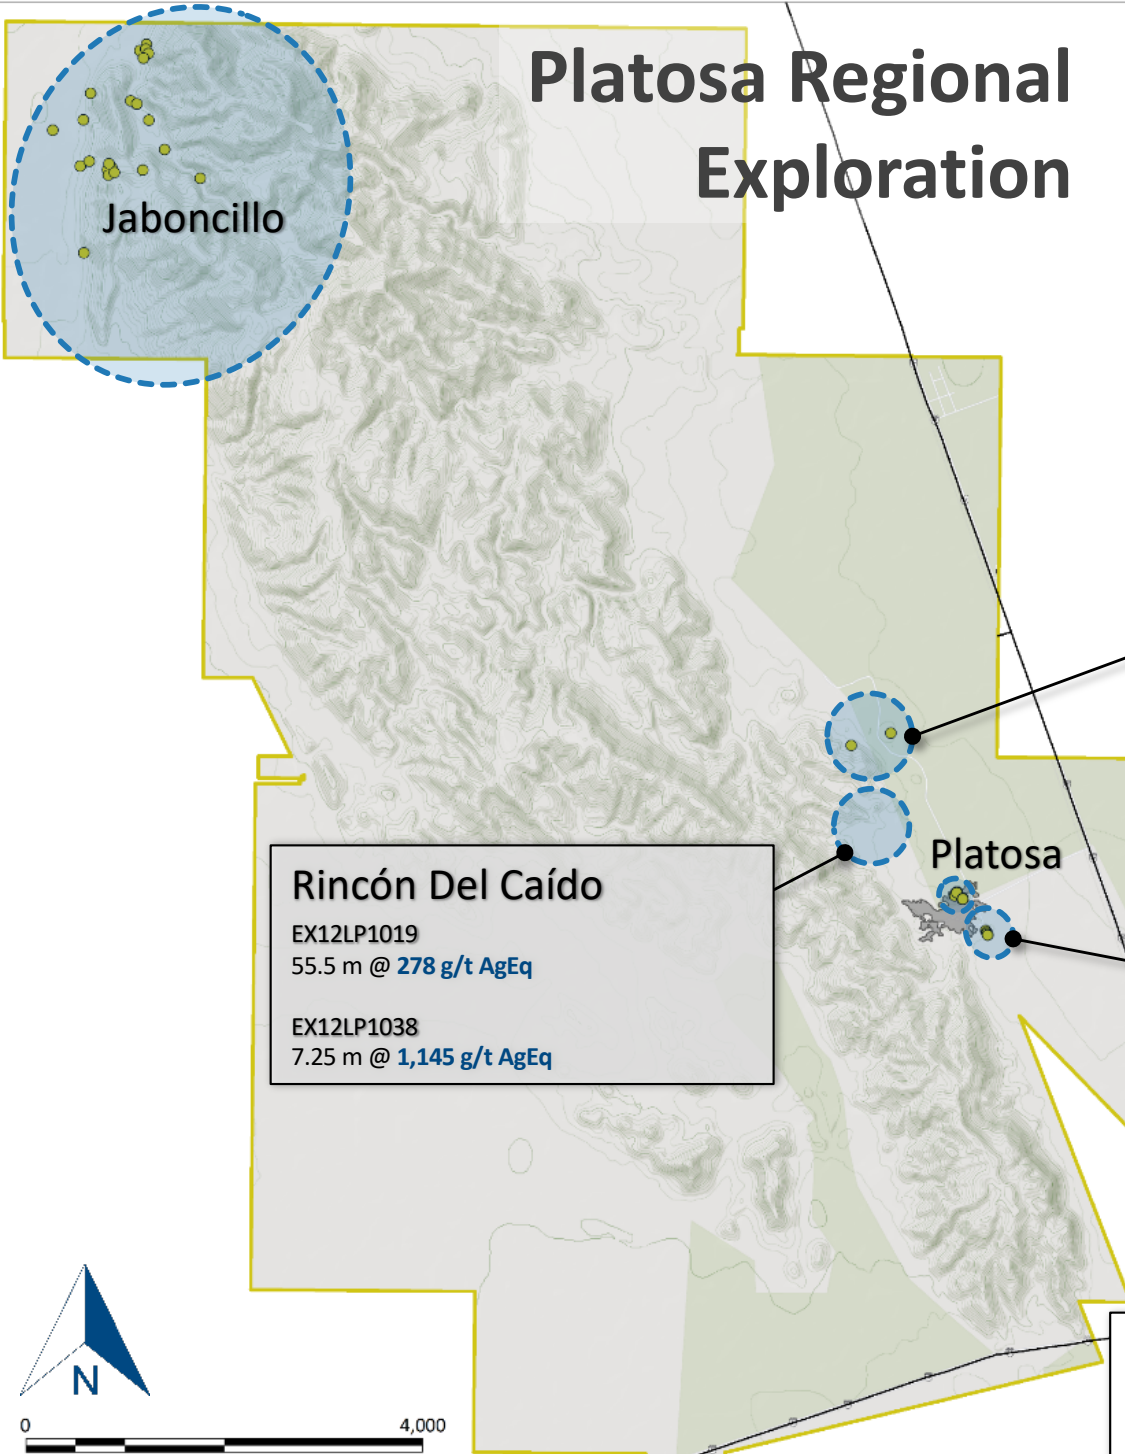

Platosa Regional Exploration

EX20LP1167
2.76 m @ 69 g/t AgEq
Including
1.32 m @ 129 g/t AgEq